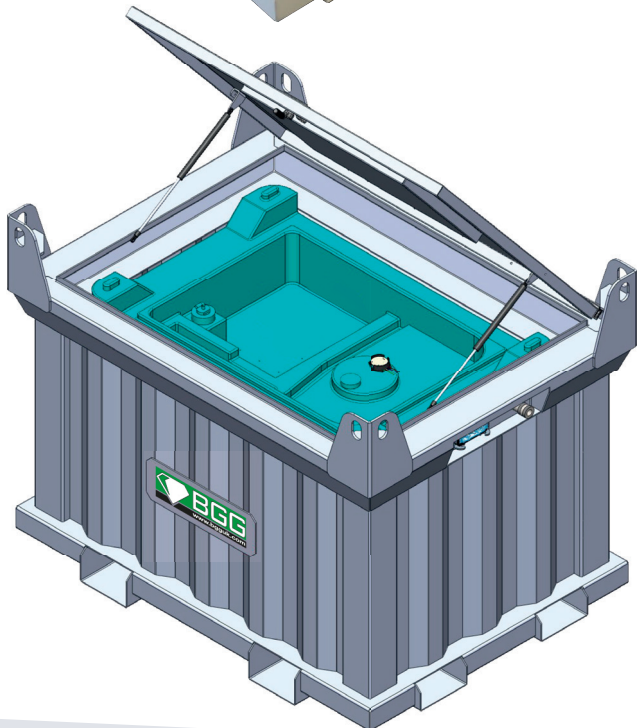

## AD BLUE AUTOMATIC REFILLING KIT

440 l automatic refilling tank for urea, internal container in polyethylene, external coating in reinforced and insulated steel, complete with leakage collection tank.

### FEATURES

**GENERATOR CONNECTIONS WITH QUICK COUPLINGS**

For a quick and safe anti-drip connection

**EASY HANDLING**

Bi directional forklift guides, stacking corners, lifting eyes.

**STACKABILITY**

Modular dimensions to allow stacking the tanks to saving space and safer handling

**\*DEF DUAL TANK OPTIONS AVAILABLE**

### AVAILABLE SIZE

BlueBOX 4.O. 440		440
------------------	--	-----