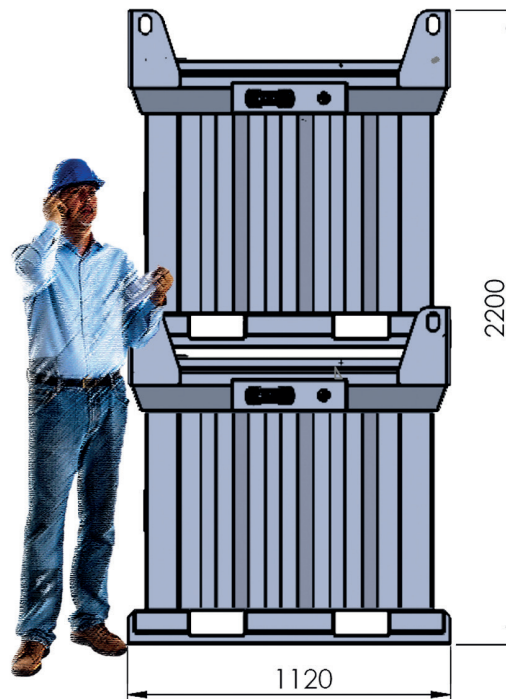

BlueBOX 4.0.440

STACKABILITY

*DEF DUAL TANK OPTIONS AVAILABLE